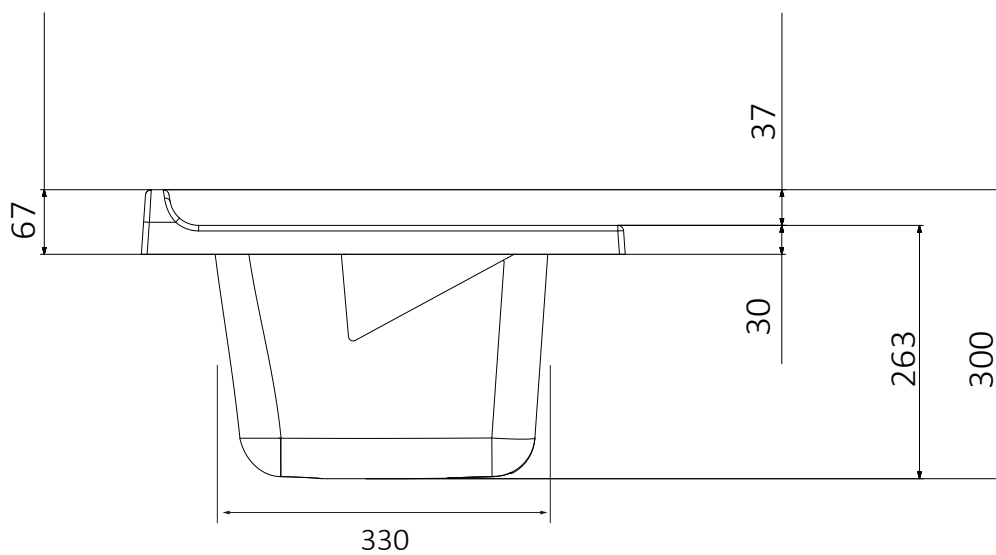

# GARDEN

ART. 9002 – 9002K

Mobile in PVC resistente all'acqua  
Sportelli pieni con chiusura a battente calamitata  
Maniglie cromate  
Vasca in polipropilene resistente agli acidi  
Asse di lavaggio in polipropilene resistente agli acidi  
Sifone autopulente completo di piletta e troppopieno  
Piedini regolabili in altezza 15 mm  
Vasca forabile per installazione rubinetto (rubinetto non incluso)  
Scarico sifone a 35÷45 cm da terra  
Adatto per esterni o luoghi umidi

Washtub made of waterproof PVC  
Doors with magnetic closing  
Chromed handles  
Basin made of acid resistant polypropylene  
Washing board made of acid resistant polypropylene  
Trap: self-cleaning, equipped with mounted drain and overflow  
Height of the feet adjustable 15 mm  
Basin perforable to install the faucet (faucet not included)  
Siphon outlet 35÷45 cm from the floor  
Suitable for outdoor uses or damp spaces

# ART. 2028

Vasca in polipropilene 60x50  
Polypropylene basin 60x50

# ART. 2031

Vasca in polipropilene 60x60 cm – Polypropylene basin 60x60 cm

Dimensioni/ dimensions (mm)