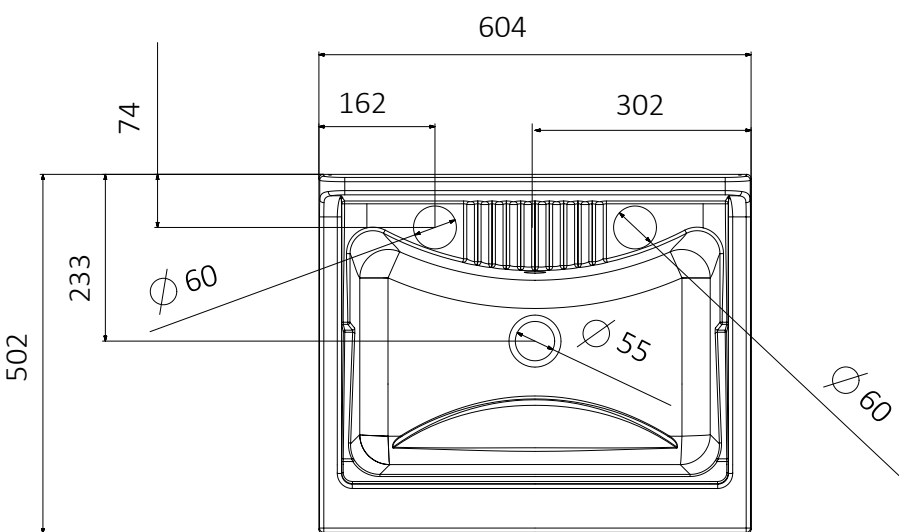

ART. 2028

Vasca in polipropilene 60x50
Polypropylene basin 60x50