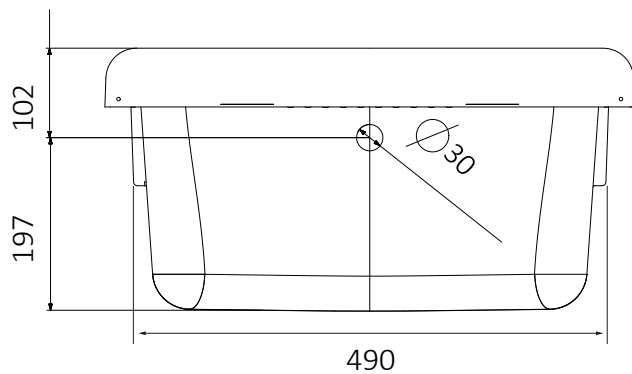

# GARDEN

ART. 9002 – 9002K

Mobile in PVC resistente all'acqua  
Sportelli pieni con chiusura a battente calamitata  
Maniglie cromate  
Vasca in polipropilene resistente agli acidi  
Asse di lavaggio in polipropilene resistente agli acidi  
Sifone autopulente completo di piletta e troppopieno  
Piedini regolabili in altezza 15 mm  
Vasca forabile per installazione rubinetto (rubinetto non incluso)  
Scarico sifone a 35÷45 cm da terra  
Adatto per esterni o luoghi umidi

Washtub made of waterproof PVC  
Doors with magnetic closing  
Chromed handles  
Basin made of acid resistant polypropylene  
Washing board made of acid resistant polypropylene  
Trap: self-cleaning, equipped with mounted drain and overflow  
Height of the feet adjustable 15 mm  
Basin perforable to install the faucet (faucet not included)  
Siphon outlet 35÷45 cm from the floor  
Suitable for outdoor uses or damp spaces

# ART. 2028

Vasca in polipropilene 60x50  
Polypropylene basin 60x50

# ART. 2031

Vasca in polipropilene 60x60 cm – Polypropylene basin 60x60 cm

Dimensioni/ dimensions (mm)