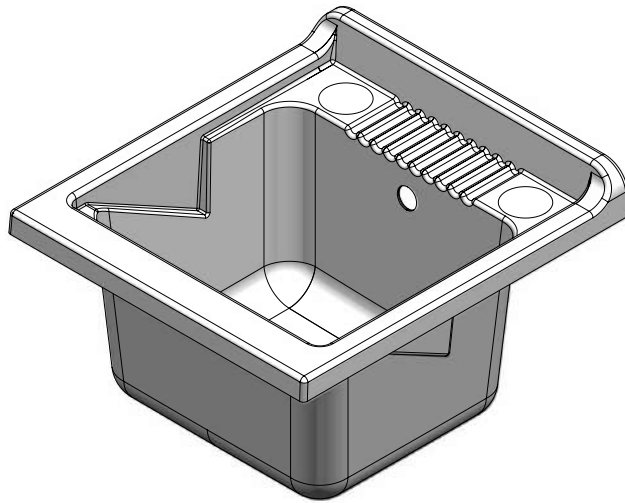

Washtub made of waterproof PVC  
Doors with magnetic closing  
Chromed handles  
Basin made of acid resistant polypropylene  
Washing board made of acid resistant polypropylene  
Trap: self-cleaning, equipped with mounted drain and overflow  
Height of the feet adjustable 15 mm  
Basin perforable to install the faucet (faucet not included)  
Siphon outlet 35÷45 cm from the floor  
Suitable for outdoor uses or damp spaces

# ART. 2030

Vasca in polipropilene 45x50  
polypropylene basin 45x50

Dimensioni (mm)  
Dimensions (mm)

# GARDEN

ART. 9005

Mobile in PVC resistente all'acqua  
Sportelli pieni con chiusura a battente calamitata  
Maniglie cromate  
Vasca in termoformatura  
Asse di lavaggio in polipropilene resistente agli acidi  
Sifone autopulente completo di piletta e troppopieno  
Piedini regolabili in altezza 15 mm  
Vasca forabile per installazione rubinetto (rubinetto non incluso)  
Scarico sifone a 35÷45 cm da terra  
Adatto per esterni o luoghi umidi

---

Washtub made of waterproof PVC  
Doors with magnetic closing  
Chromed handles  
Thermoforming basin  
Washing board made of acid resistant polypropylene  
Trap: self-cleaning, equipped with mounted drain and overflow  
Height of the feet adjustable 15 mm  
Basin perforable to install the faucet (faucet not included)  
Siphon outlet 35÷45 cm from the floor  
Suitable for outdoor uses or damp spaces