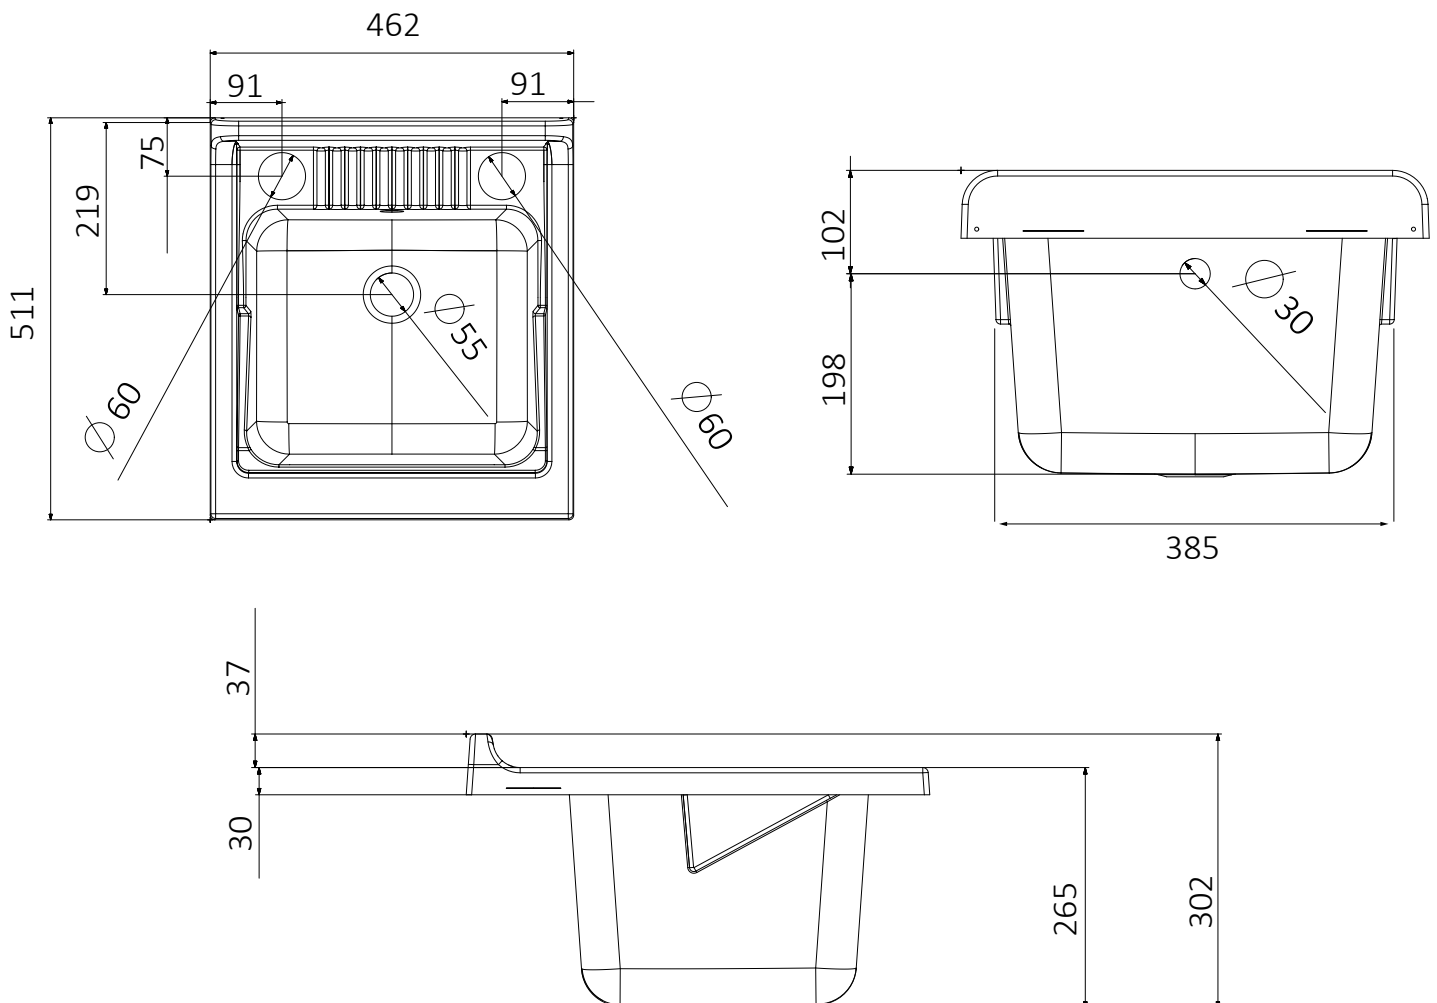

# GARDEN

ART. 9006 – 9006K

Mobile in PVC resistente all'acqua  
Sportelli pieni con chiusura a battente calamitata  
Maniglie cromate  
Vasca in polipropilene resistente agli acidi  
Asse di lavaggio in polipropilene resistente agli acidi  
Sifone autopulente completo di piletta e troppopieno  
Piedini regolabili in altezza 15 mm  
Vasca forabile per installazione rubinetto (rubinetto non incluso)  
Scarico sifone a 35÷45 cm da terra  
Adatto per esterni o luoghi umidi

Washtub made of waterproof PVC  
Doors with magnetic closing  
Chromed handles  
Basin made of acid resistant polypropylene  
Washing board made of acid resistant polypropylene  
Trap: self-cleaning, equipped with mounted drain and overflow  
Height of the feet adjustable 15 mm  
Basin perforable to install the faucet (faucet not included)  
Siphon outlet 35÷45 cm from the floor  
Suitable for outdoor uses or damp spaces

# ART. 2030

Vasca in polipropilene 45x50  
polypropylene basin 45x50

Dimensioni (mm)  
Dimensions (mm)

---

Washtub made of waterproof PVC  
Doors with magnetic closing  
Chromed handles  
Thermoforming basin  
Washing board made of acid resistant polypropylene  
Trap: self-cleaning, equipped with mounted drain and overflow  
Height of the feet adjustable 15 mm  
Basin perforable to install the faucet (faucet not included)  
Siphon outlet 35÷45 cm from the floor  
Suitable for outdoor uses or damp spaces